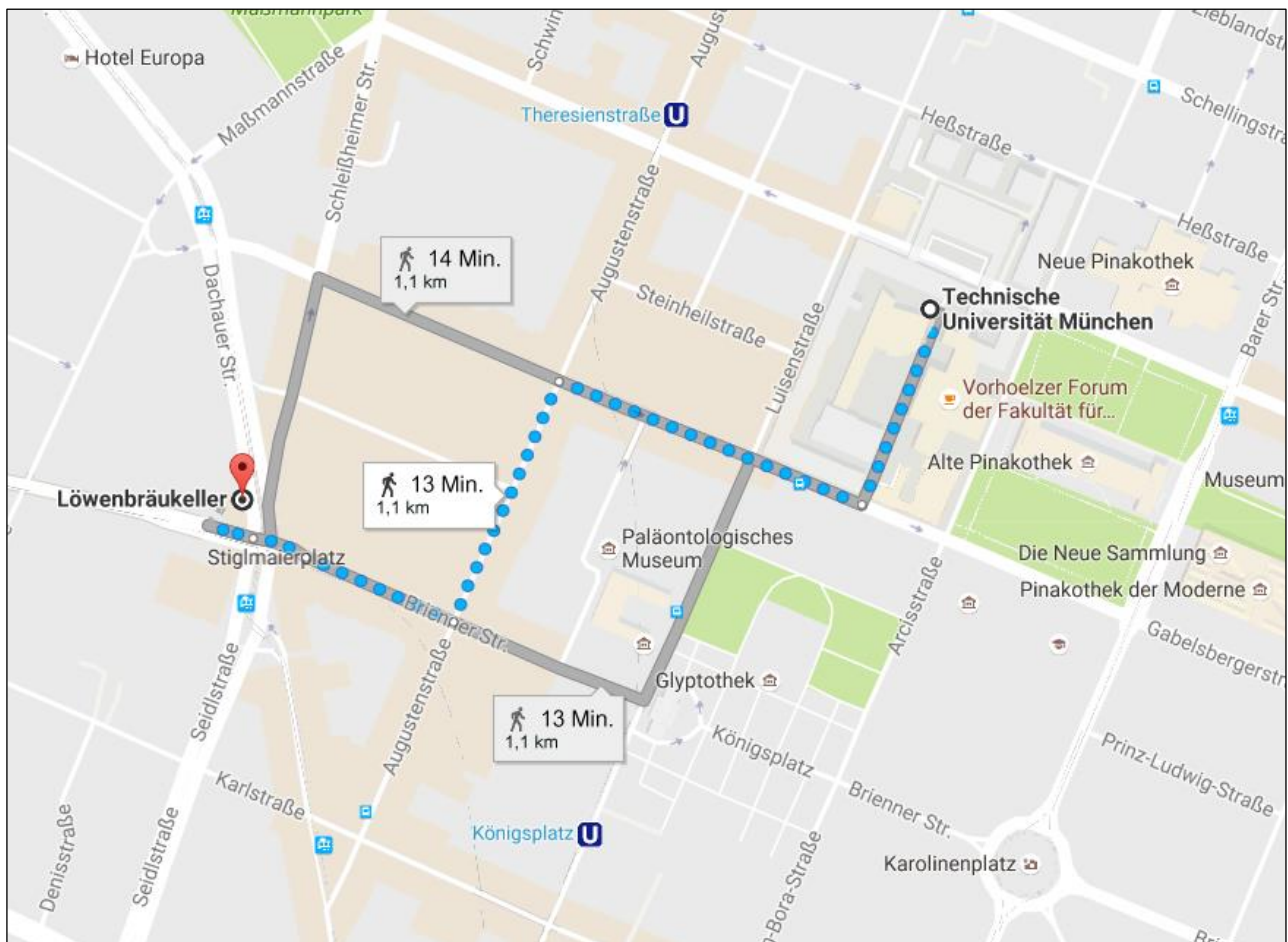

1st Joint SIG 3D and OCG Workshop on the CityGML UtilityNetworkADE

Joint dinner
13 October 2016, 18:30-22:00

Venue

Löwenbräu
KELLER Seit 1883

Source: www.loewenbraeukeller.de

Löwenbräukeller

Nymphenburger Str. 2

80335 München

<http://www.loewenbraeukeller.com>

Source: maps.google.de